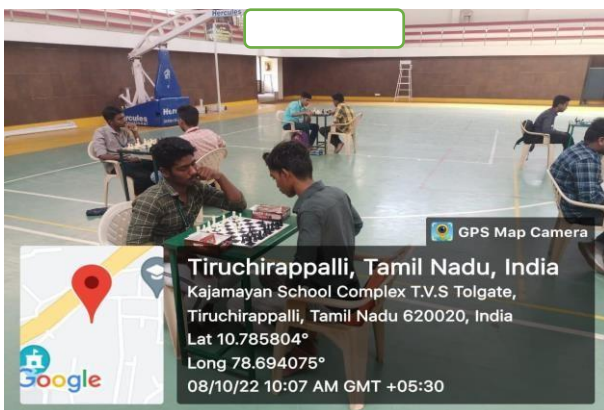

JAMAL MOHAMED COLLEGE (AUTONOMOUS)

TIRUCHIRAPPALLI - 620 020

DEPARTMENT OF PHYSICAL EDUCATION

BADMINTON COURT

TABLE TENNIS COURT

CHESS