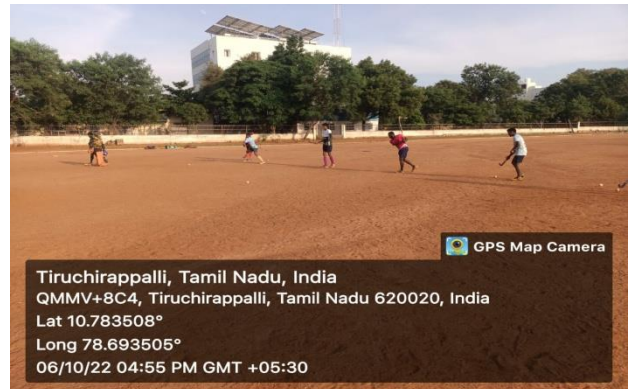

DEPARTMENT OF PHYSICAL EDUCATION

VOLLEYBALL COURT WITH FLOODLIGHT

JAMAL MOHAMED COLLEGE (AUTONOMOUS)

TIRUCHIRAPPALLI - 620 020

DEPARTMENT OF PHYSICAL EDUCATION

FOOTBALL FIELD

HOCKEY FIELD

JAMAL MOHAMED COLLEGE (AUTONOMOUS)