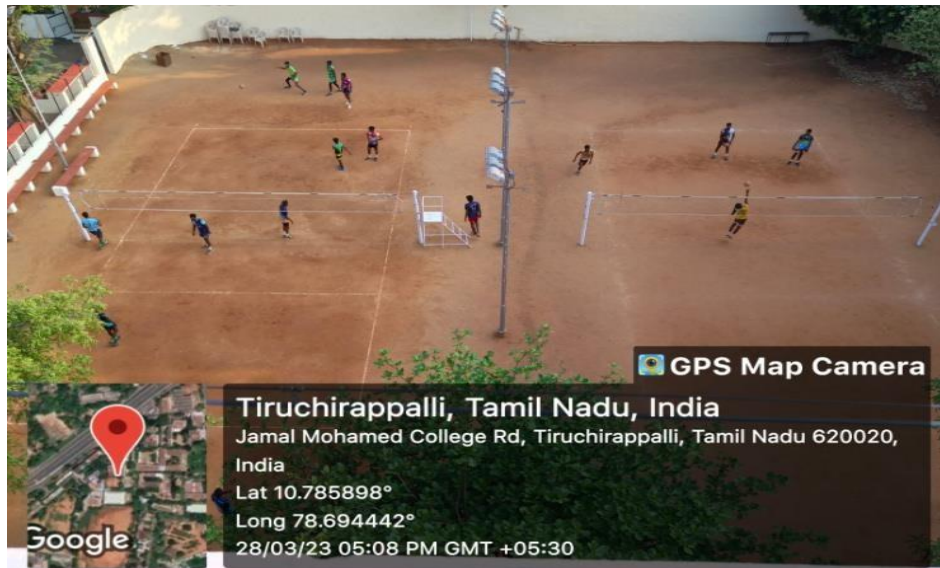

JAMAL MOHAMED COLLEGE (AUTONOMOUS)

TIRUCHIRAPPALLI - 620 020

DEPARTMENT OF PHYSICAL EDUCATION

VOLLEYBALL COURT WITH FLOODLIGHT