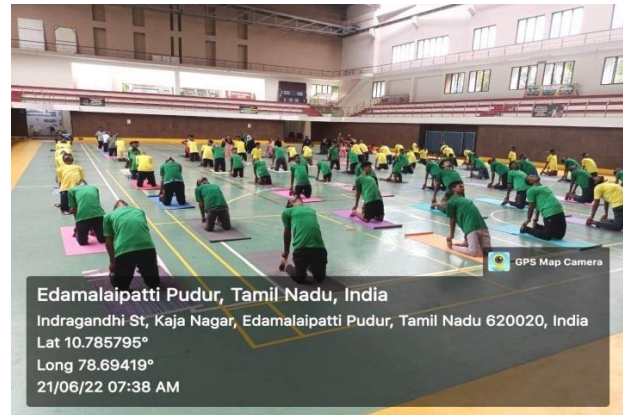

JAMAL MOHAMED COLLEGE (AUTONOMOUS)

TIRUCHIRAPPALLI - 620 020

DEPARTMENT OF PHYSICAL EDUCATION

KABADDI COURT

YOGA