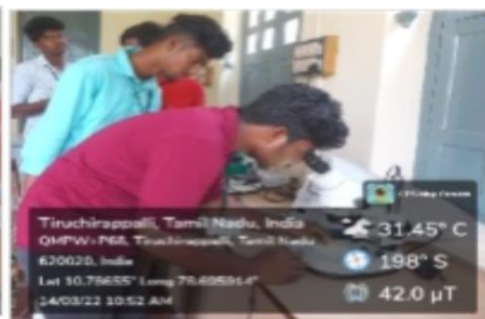

Practicals Introduced